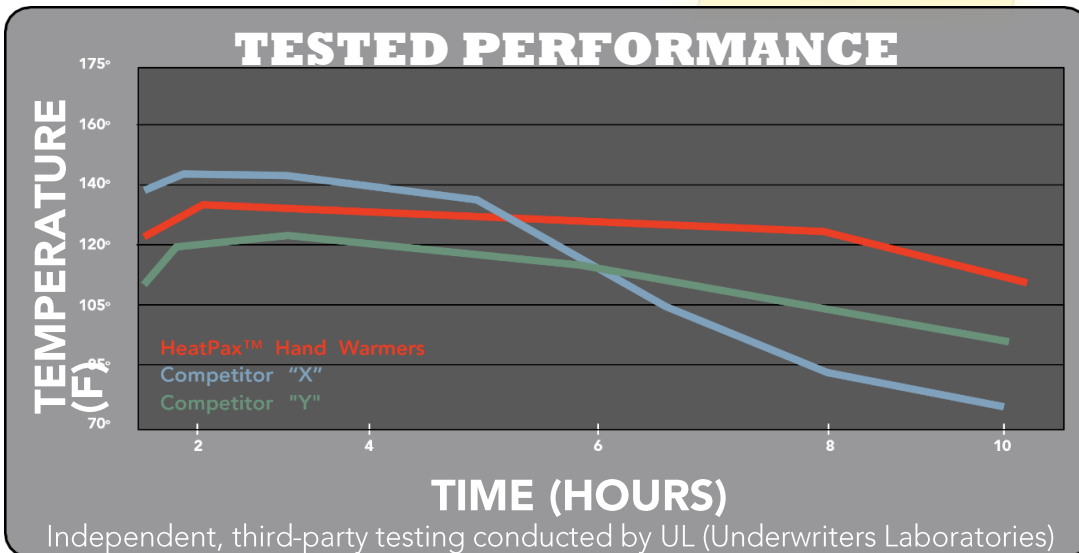

HEAT PAX™

1100-10R, 1100-80D, 1106-10TW, 1106-40D, 5540,
5541, & 1103-10FF

HEAT THAT LASTS THE FULL SHIFT

A full assortment. We have got you covered with Hand, Toe, Foot & Body Warmers sold in packs and displays.

- Up to 30% warmer than leading brands after 10 hours
- Air activated, instant warmth
- Assortment of Warmers includes Hand, Toe, Foot and Body
- 3 easy steps to activate - Remove from the package, shake, and place in designated area on the body
- Can be used during construction work, outdoor sports, working in your yard and more
- Single use so it can be disposed of after your day of work
- Safe, odorless and ultra thin for comfortable use