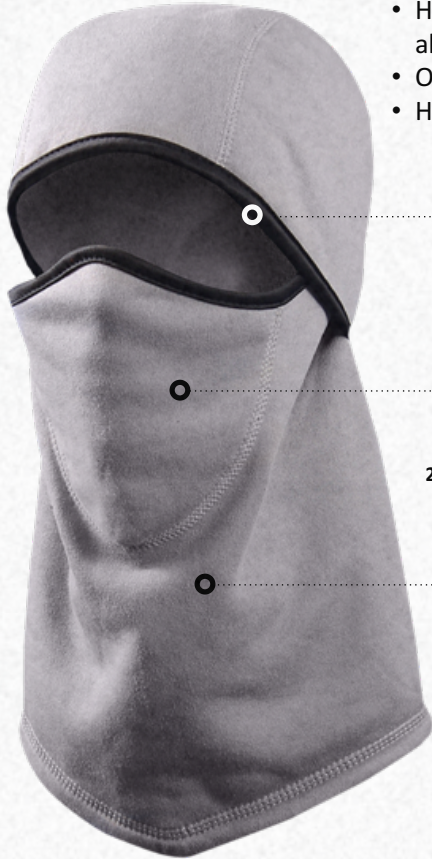

HINGED BALACLAVAS

SF240, SS260

COMPLETE COVERAGE

- Hinge allows for the mouthpiece to move allowing clear breathing
- OCX Reflective accents (on back)
- Heat transfer logo-ing available

Polyspandex binding

Ergonomic structure for a better fit

260 GM Polyspandex Knit protects from wind

240 GM Anti-pilling fleece, stretchable

HINGED FLEECE BALACLAVA
SF240

HINGED BALACLAVA
SS260

HQ / EASTERN WAREHOUSE

585-52 North Bicycle Path
Port Jefferson Station, NY 11776