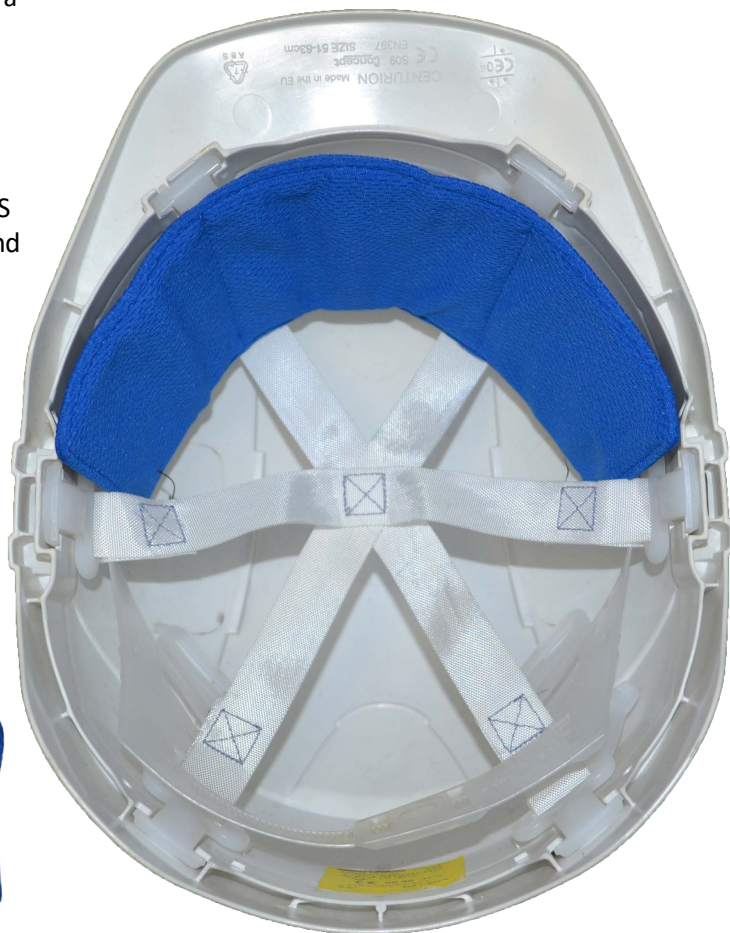

&

Evaporative Cooling **BROW PAD** 6521

POWERED BY HYPERKEWL™ PLUS

- Simple V-neck with zipper closure; works for a wide range of people and uses
- Can provide 5-10 hours of cooling relief per soaking
- Lightweight, easy to activate, and durable
- Made using Banwear from Itex, comfortable quilted nylon exterior with HyperKewl™ PLUS fabric interior, water repellent nylon liner, and black poly-cotton trim
- Machine Washable up to 104°F/40°C
- Adult Sizes: XS, S, M, L, XL, 2XL, 3XL, Custom
- Colors: Hi-Viz Orange