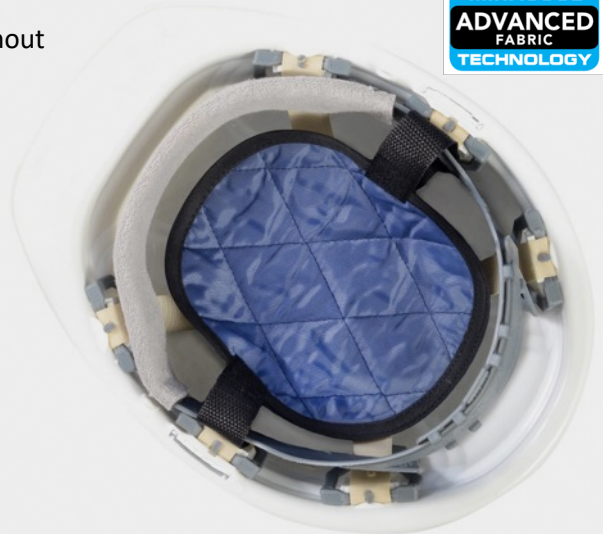

HYPERKEWL™ PLUS HARD HAT PADS

HPK-968 & HPK-969

COOLING LASTS UP TO 10 HOURS!

- Attaches to suspension with Hook and Loop Closure
- HyperKewl™ fabric provides a uniform cooling throughout the garment
- Cooling Duration for 5 to 10 hours
- Re-usable heat stress solution that is easy to activate
- Individual or Bulk 24 Pack (968B)

HPK-968

POWERED BY

HYPERKEWL™ PLUS

- Attaches to suspension with Hook and Loop Closure
- Attached shade to protect your head and neck from the sun
- HyperKewl™ fabric provides a uniform cooling throughout the garment
- Cooling Duration for 5 to 10 hours
- Re-usable heat stress solution that is easy to activate